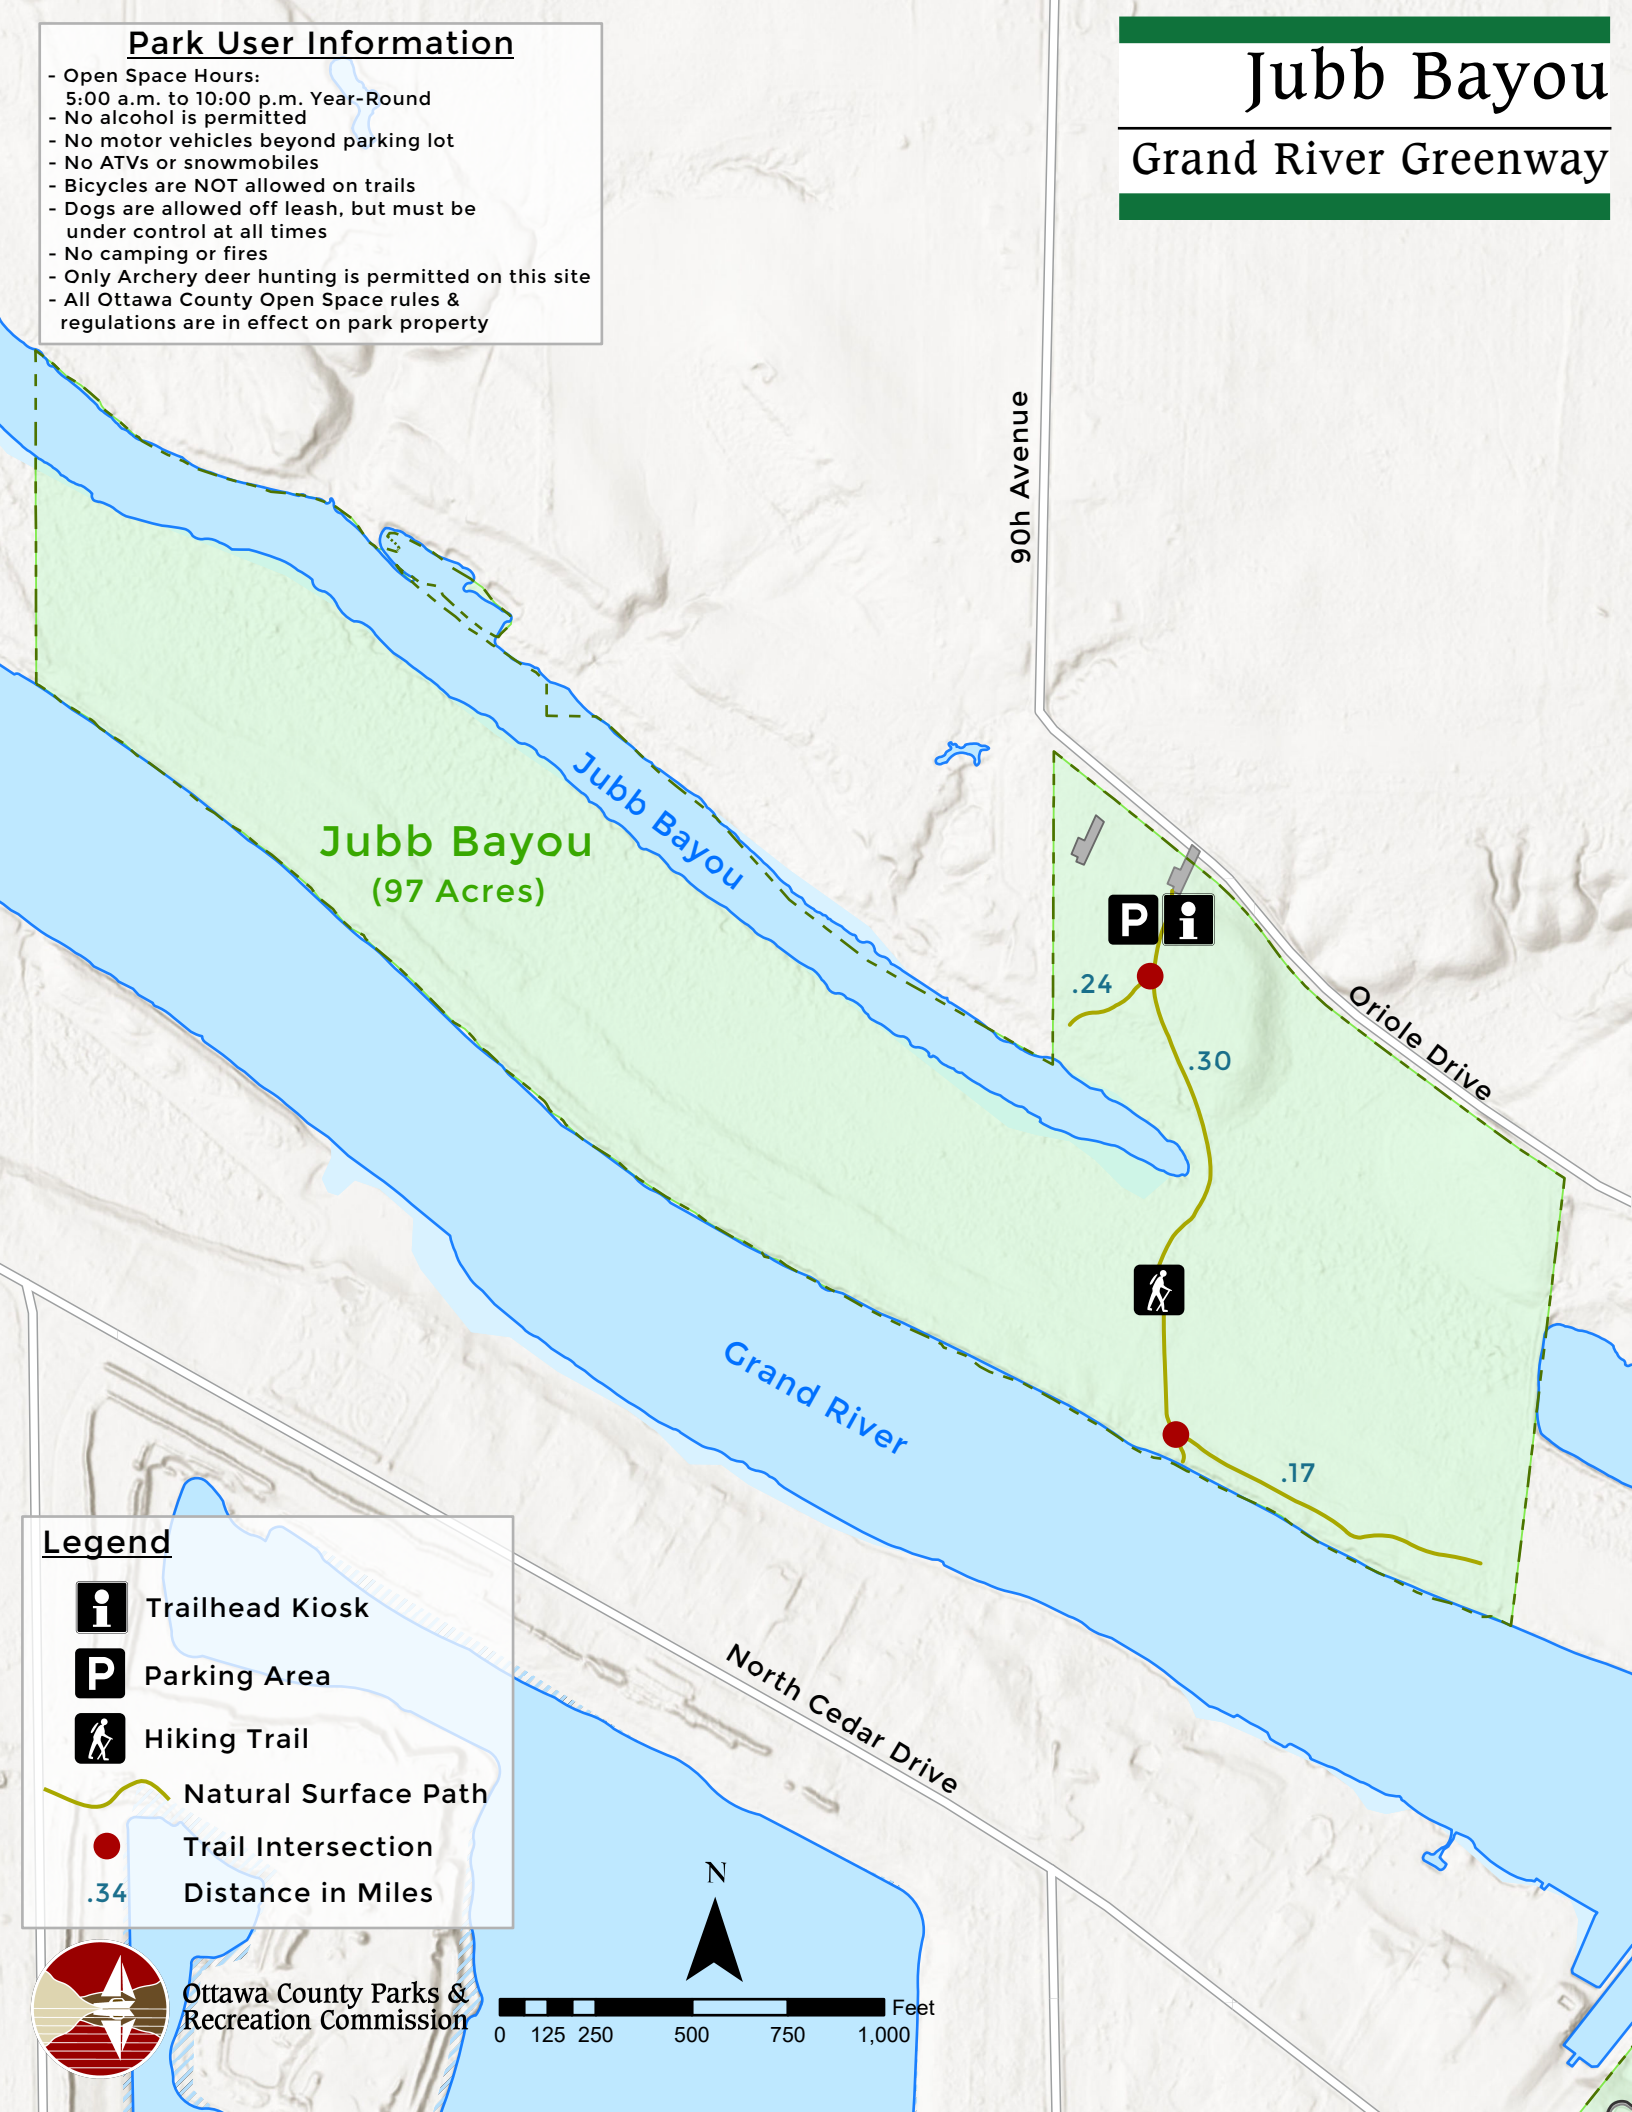

Park User Information

- Open Space Hours:
5:00 a.m. to 10:00 p.m. Year-Round
- No alcohol is permitted
- No motor vehicles beyond parking lot
- No ATVs or snowmobiles
- Bicycles are NOT allowed on trails
- Dogs are allowed off leash, but must be under control at all times
- No camping or fires
- Only Archery deer hunting is permitted on this site
- All Ottawa County Open Space rules & regulations are in effect on park property

Jubb Bayou

Grand River Greenway

Jubb Bayou
(97 Acres)

90h Avenue

Oriole Drive

Grand River

North Cedar Drive

Legend

 Trailhead Kiosk

 Parking Area

 Hiking Trail

 Natural Surface Path

 Trail Intersection

 Distance in Miles

Ottawa County Parks & Recreation Commission

0 125 250 500 750 1,000 Feet